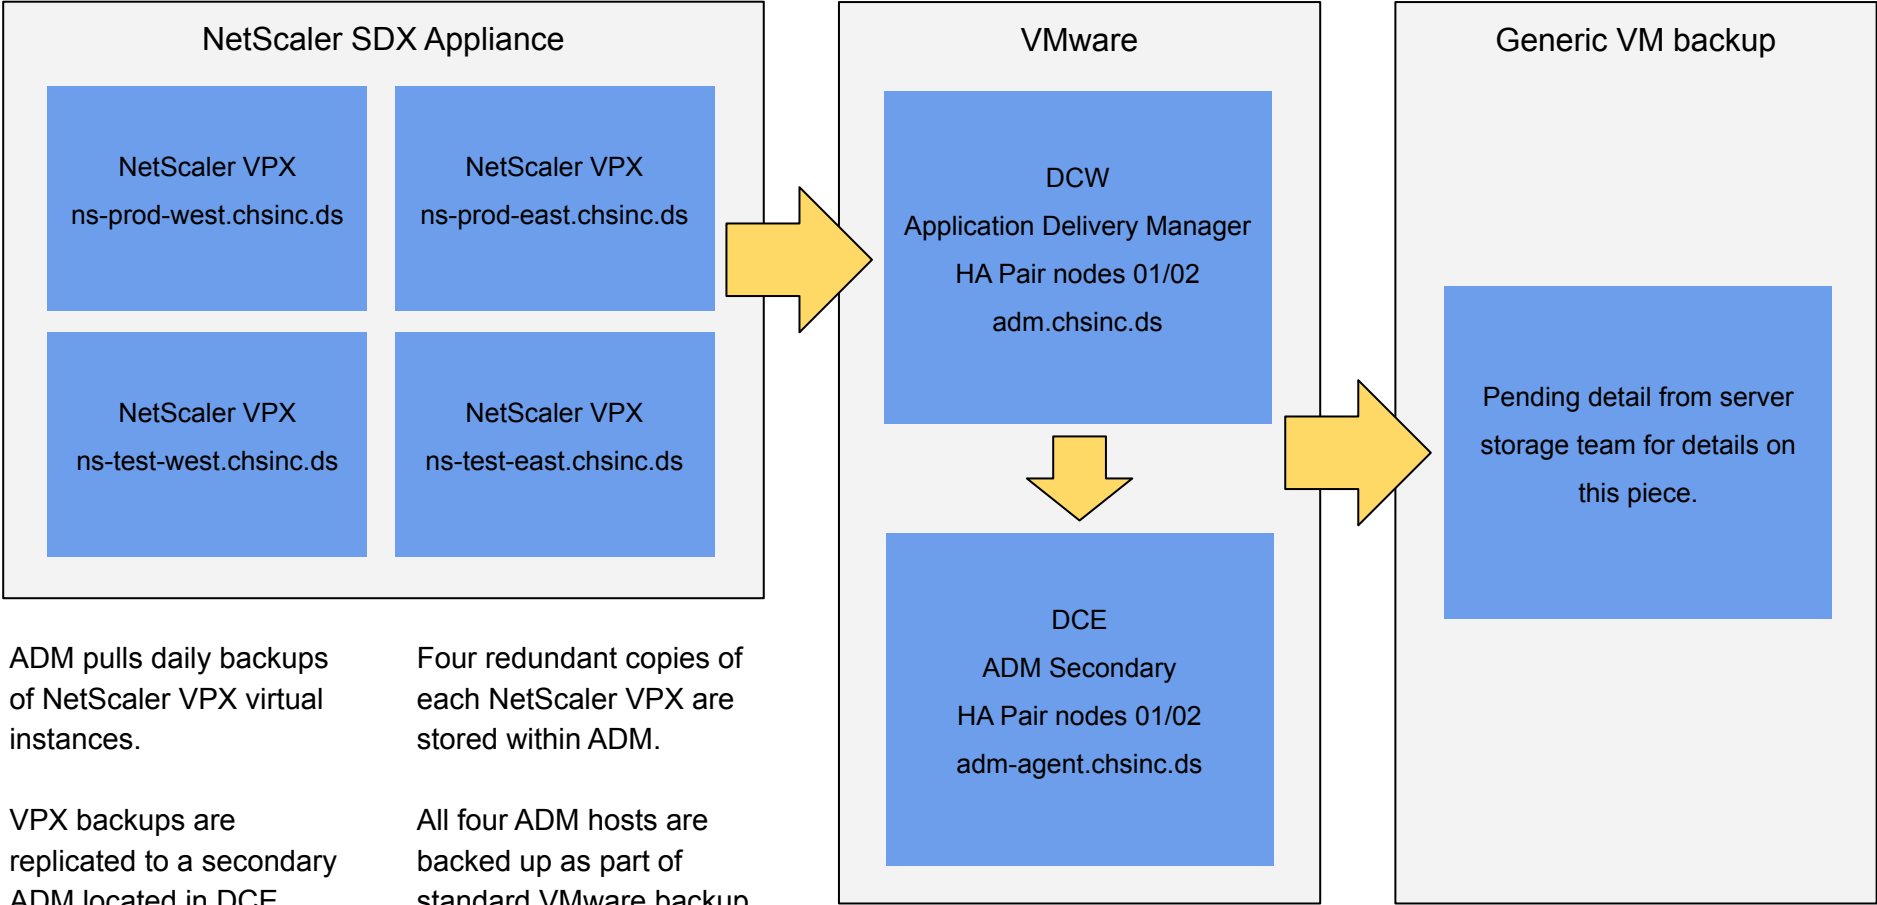

NetScaler 3-2-1 Backup

ADM pulls daily backups of NetScaler VPX virtual instances.

VPX backups are replicated to a secondary ADM located in DCE.

Four redundant copies of each NetScaler VPX are stored within ADM.

All four ADM hosts are backed up as part of standard VMware backup process.